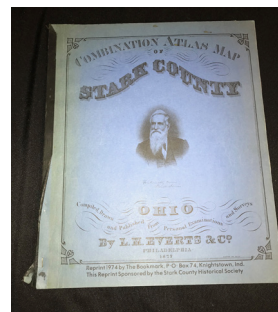

Auctioneer/Realtor®
NATHANIEL D. RAY
330-206-0995
nateray@kikocompany.com

330.455.9357 • kikoauctions.com